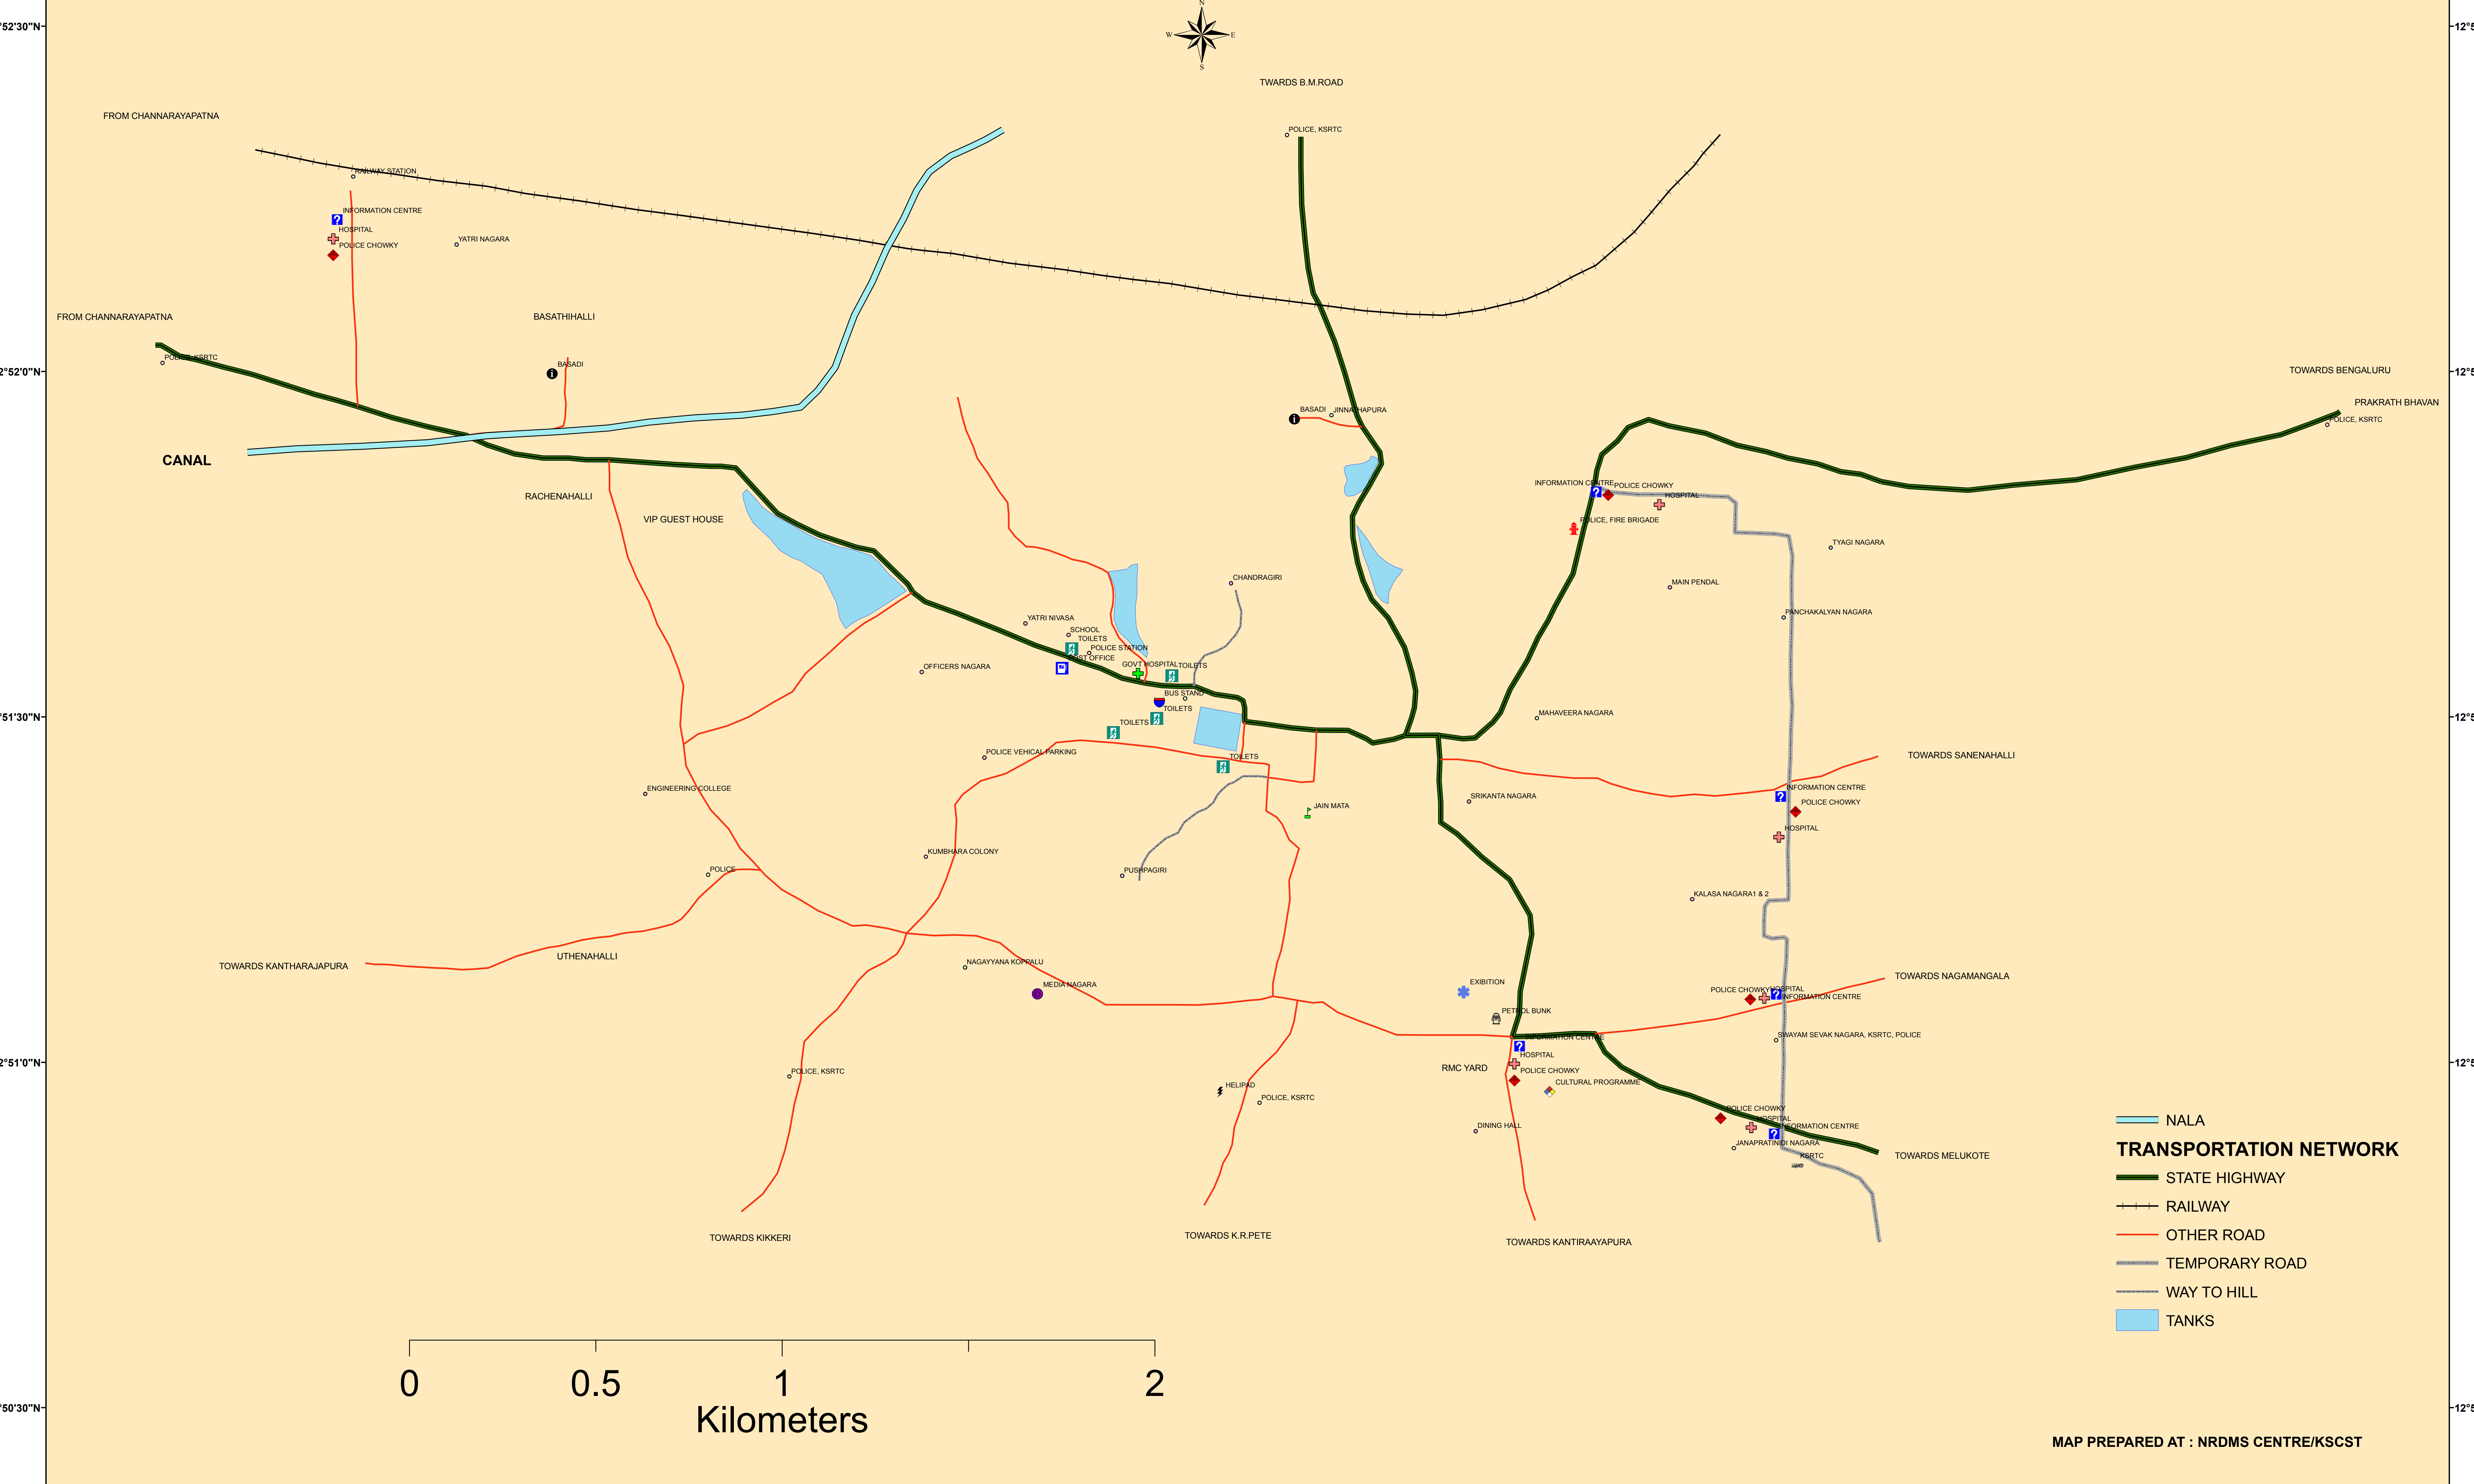

MAHAA MASTHAKAABHISHEKA 2018

- NALA
- TRANSPORTATION NETWORK**
- STATE HIGHWAY
- RAILWAY
- OTHER ROAD
- TEMPORARY ROAD
- WAY TO HILL
- TANKS

MAP PREPARED AT : NRDMs CENTRE/KSCST